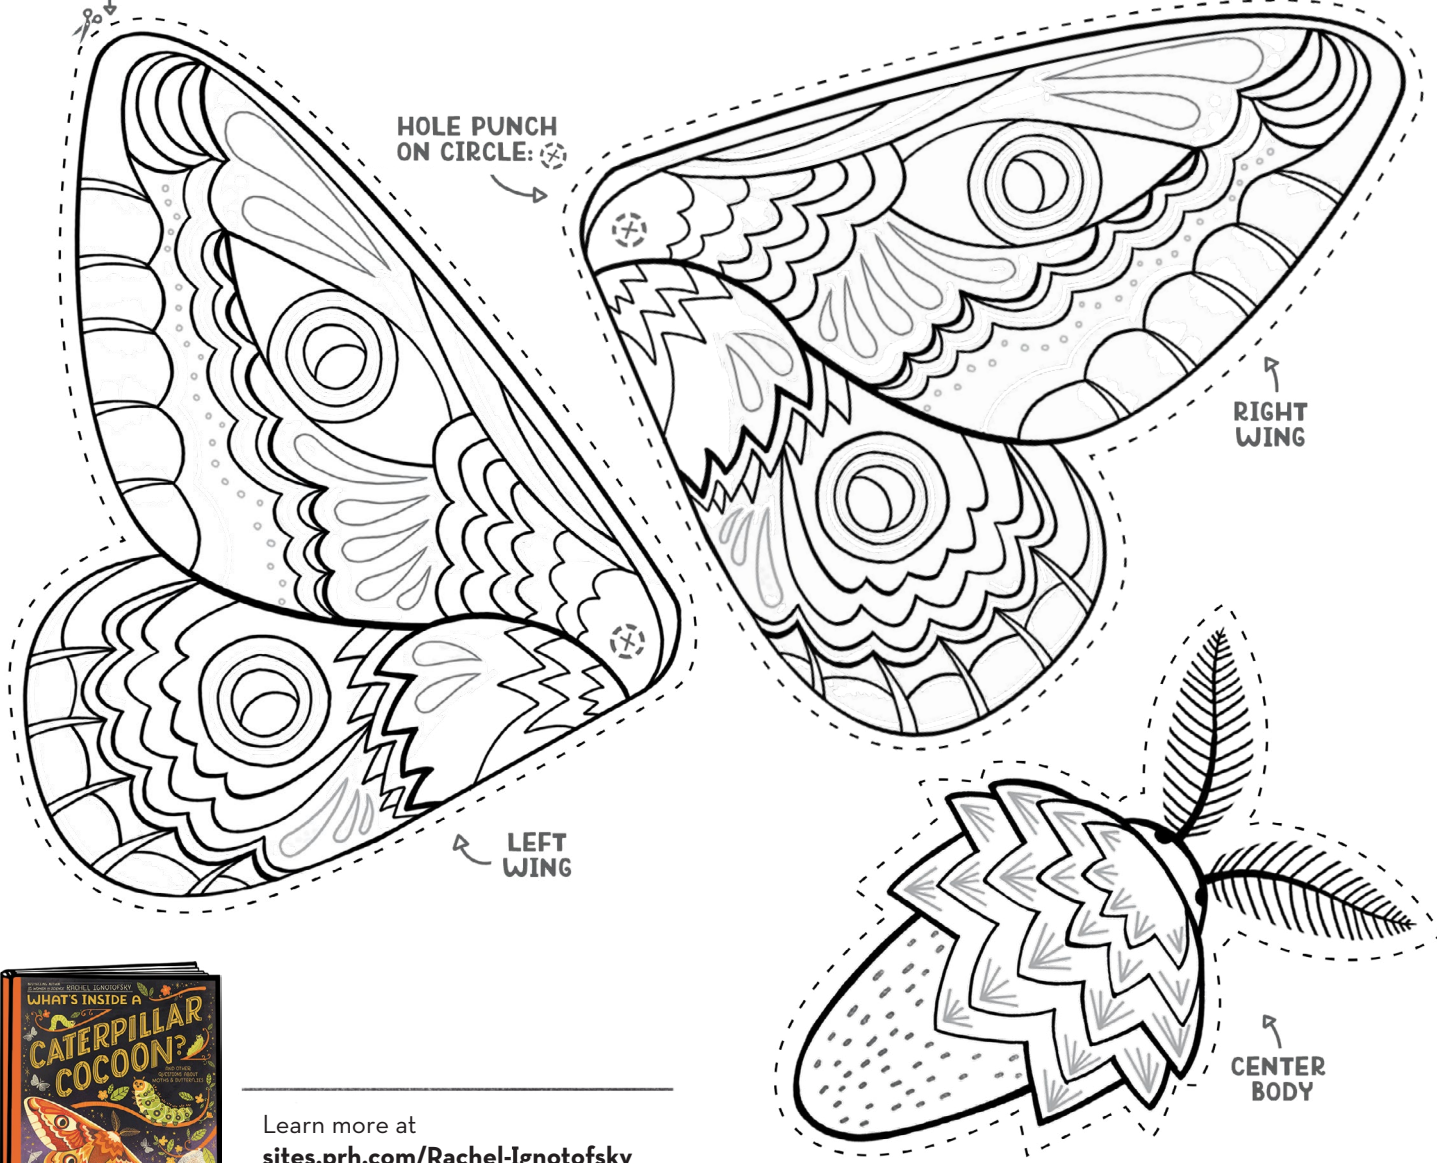

WHAT'S INSIDE A

CATERPILLAR COCOON?

ACTIVITIES

Get ready to explore
butterflies and moths from the
INSIDE OUT with Rachel Ignotofsky!

Visit sites.prh.com/Rachel-Ignotofsky
for more **What's Inside** content,
including a creator video and
additional activities!

CROWN

HOW DOES A MOTH FLY?

Follow the instructions to create your own moth puppet with wings that move!

MATERIALS:				
CRAYONS	SCISSORS	HOLE PUNCH	2 BRASS PAPER FASTENER	TAPE
1. COLOR & CUT SHAPES			3. TAPE BRASS FASTENER ON BACK OF MOTH BODY	
2. PLACE BRASS FASTENER IN HOLE		BEND BRASS FASTENER	PLACE TAPE STICKY SIDE UP	4. REPEAT ON 2ND WING

CUT ON
DOTTED LINE

Learn more at
sites.prh.com/Rachel-Ignotofsky
and RachelIgnotofskyDesign.com

HOW DO YOU SPELL CATERPILLAR?

This is one jumbled-up caterpillar! Can you cut out each piece and put him in the right order?